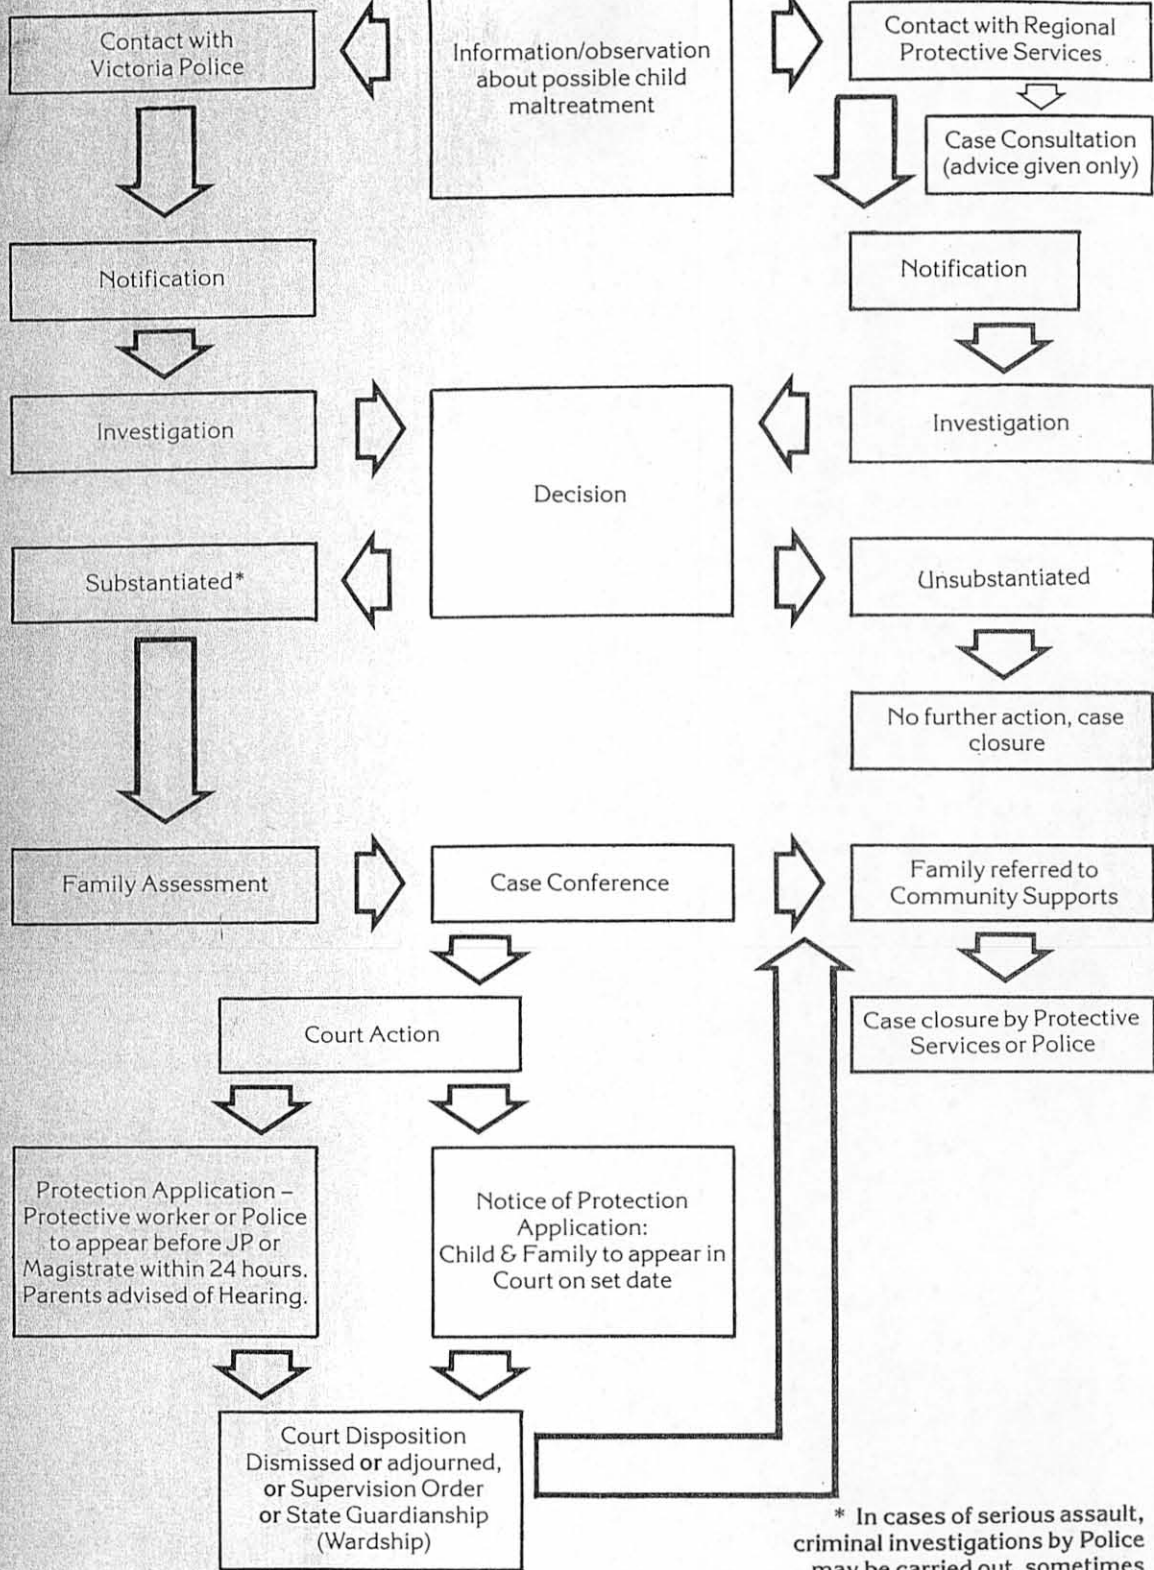

**child maltreatment
kit**

* In cases of serious assault, criminal investigations by Police may be carried out, sometimes leading to criminal charges.

Kit prepared by the Inter-Departmental Committee
on Child Maltreatment, consisting of representatives from:

Community Services Victoria
Ministry for Education
Health Department
Victoria Police